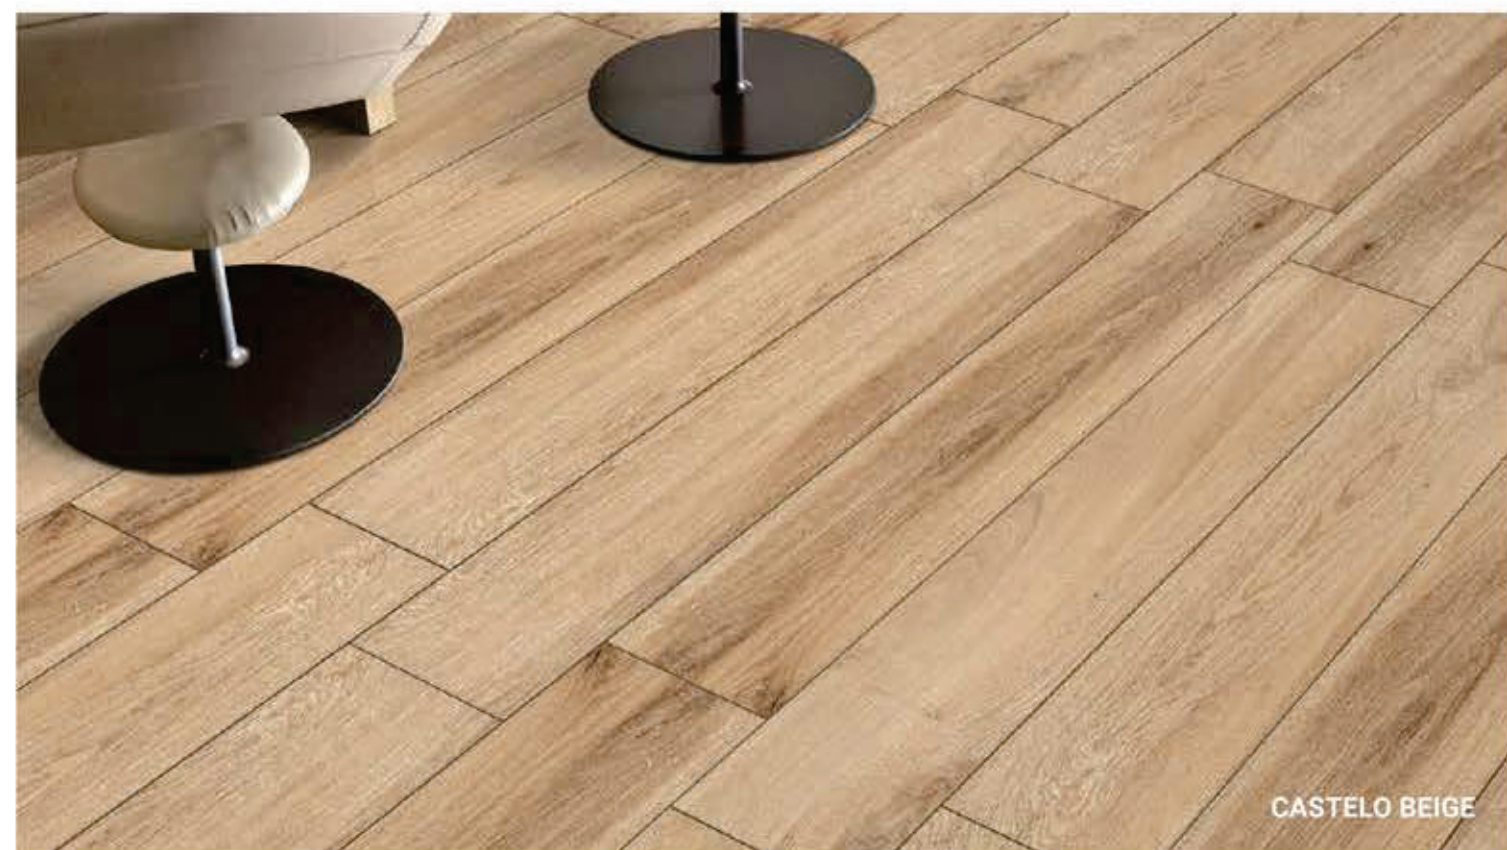

CASTELO SLATE