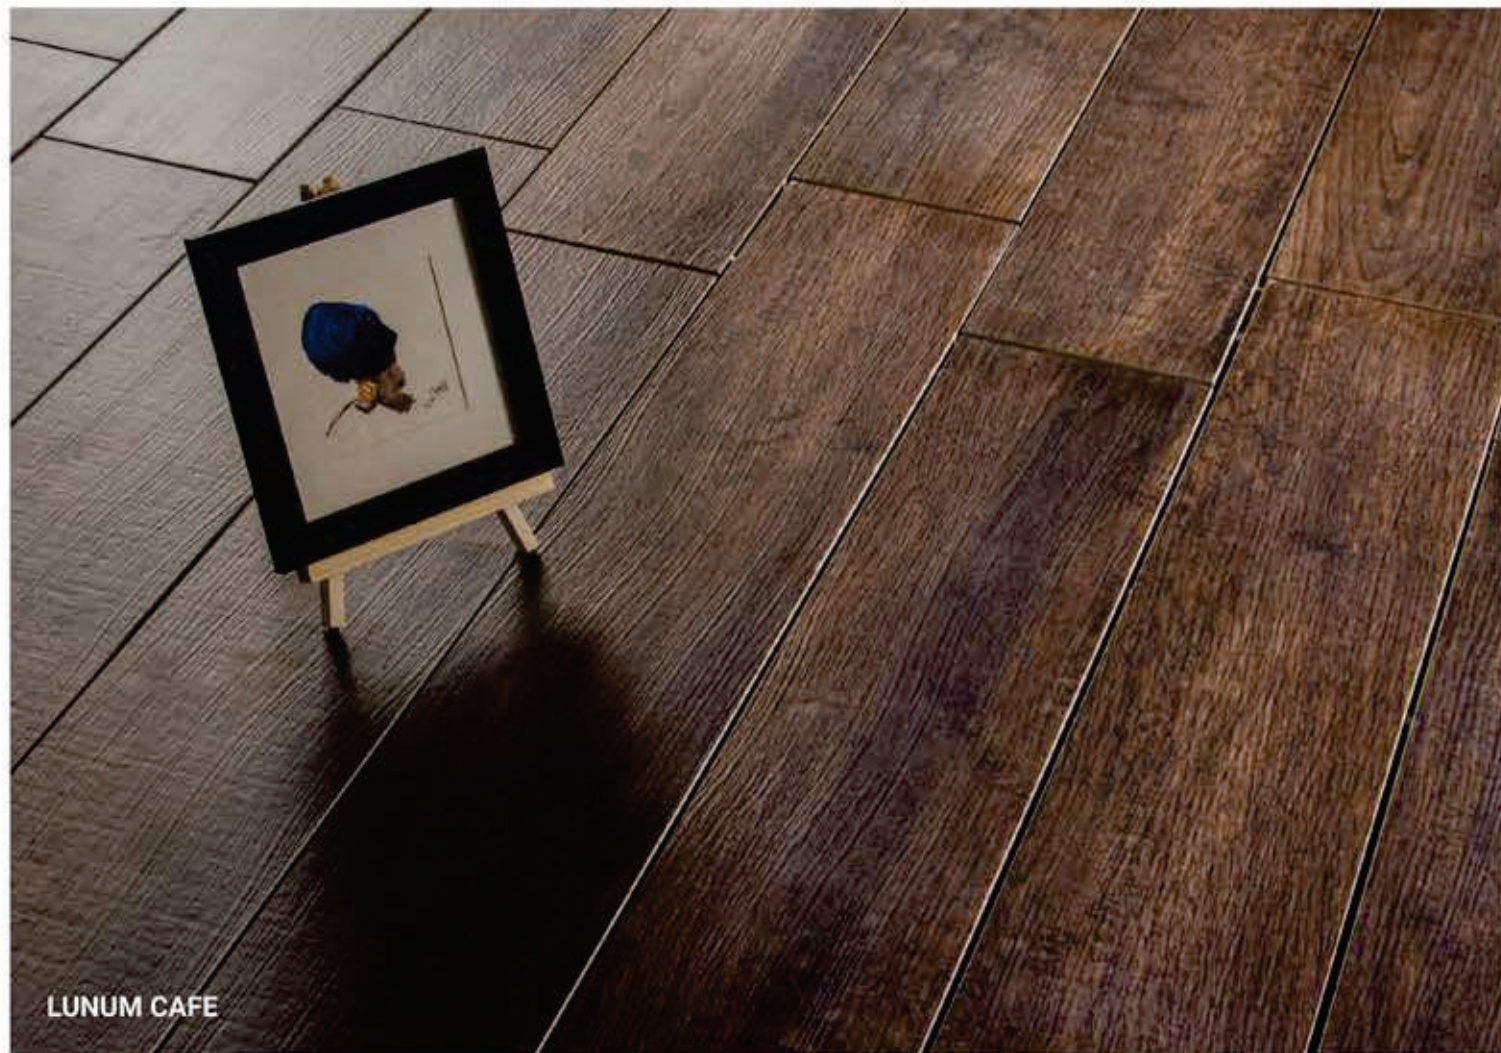

LUNUM CAFE

200 x 1200 | B Y
M O U L D

TAKING HOMES
A STEP FURTHER