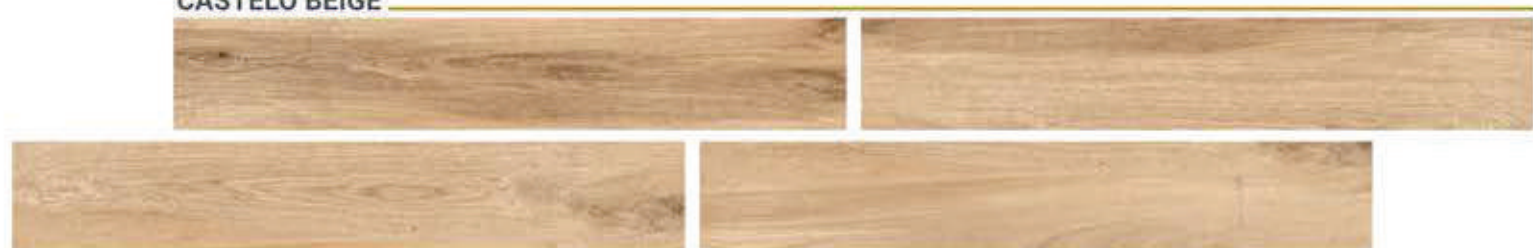

ROYAL ALMOND

ROYAL COPPER PENUET

ROYAL HONEY

ROYAL BONE

200 x BY
1200 MOULD

CASTELO BEIGE

CASTELO BROWN

CASTELO HONEY